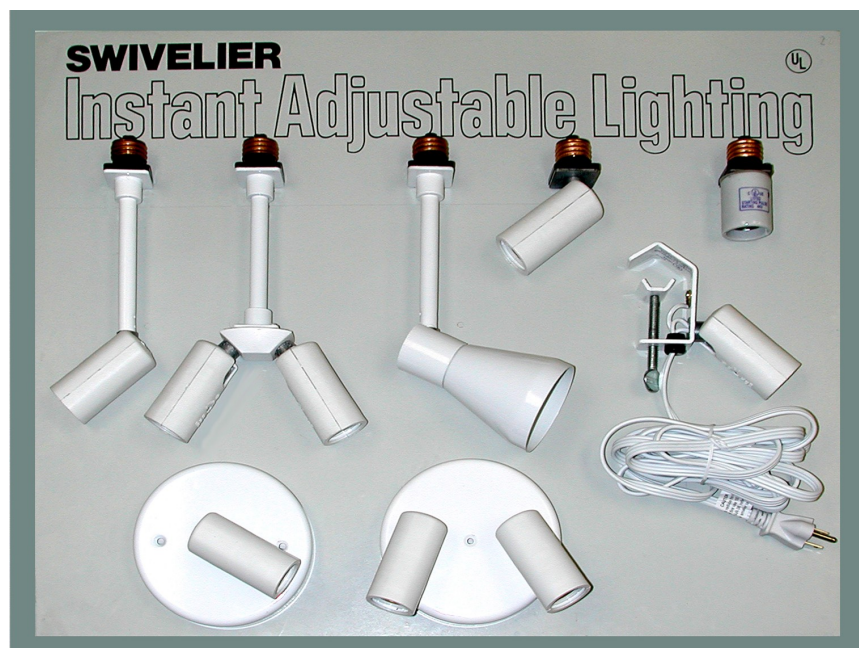

SWIVELIER

ADJUSTABLE LIGHTING

POINT OF PURCHASE DISPLAY BOARD FOR LIGHTING DEPARTMENT, DO-IT-YOURSELF HOME CENTERS, LIGHTING SHOWROOMS

Display A (20" x 24")

Items Shown on Display Board

Top Row:

- L21705WH** Single Lite-Flex Screw-In Extender, 5" Stem
- L21706WH** Double Lite-Flex Screw-In Extender, 5" Stem
- 22605WH** Single Smart-Cone Screw-In Extender, 5" Stem
- L21701WH** Single Lite-Flex Screw-In Swivel Socket
- L21828WH** Single Lite-Flex Clamp-On Swivel Socket
- 29981** 2-1/8" Deluxe Socket Extender – Up to 250 watts

Bottom Row:

- L21581WH** Single Lite-Flex Swivel Socket on 5-1/8" Canopy
- L21582WH** Double Lite-Flex Swivel Socket on 5-1/8" Canopy

Lamps:

Lite-Flex: Up to 150 watt PAR-38 Halogen Reflector Lamps

Smart-Cone: Use 75 watt ES20 GU-10 base Halogen Lamps
#99003 – 25 degree narrow flood.
#99004 – 50 degree wide flood.

29981: Up to 250 watt PAR-38 Halogen or Metal Halide Lamps

Color: (WH) White

POPULAR ADJUSTABLE SWIVELIER LIGHTS

Swivelier's most popular adjustable lighting devices are available on an attractive point of purchase display board.

Instantly adjustable in any direction, these units solve common lighting problems and enable you to Point the Light Where You Want It!

Ideal for residential and commercial applications. Illuminates any setting.