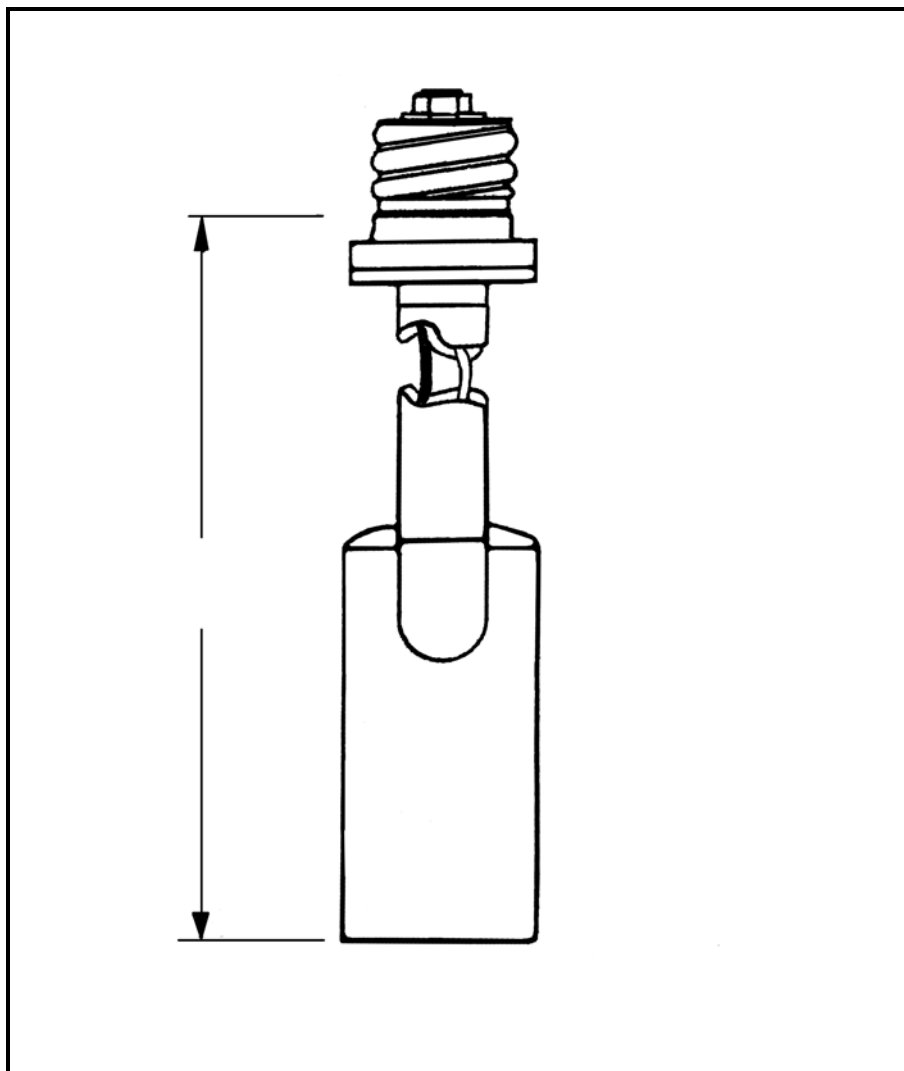

SWIVELIER

ADJUSTABLE LIGHTING

CUSTOM LENGTH ADJUSTABLE SWIVEL SOCKET EXTENSION MEDIUM BASE TO MEDIUM BASE

Custom Length Socket Extender, Medium to Medium Base

Specify the Socket Extension Desired:

The socket extension is measured from the bottom of the existing socket to the bottom of the extender socket. Indicate the exact socket extension length needed between the two arrows above.

Special Catalog Number(to be assigned): _____

Socket Diameter: 1-1/2". **Price Quote:** _____

Lamps: Up to 150 Watt PAR-38 Halogen Reflector Lamps

Specify Color: (BK) Black, (WH) White

SOCKET EXTENDER RETROFIT LIGHT CONVERTER

Adjustable Swivel Socket Extension easily screws into an existing medium base socket and allows you to extend lamp. Custom length option lets you specify the amount of extension desired.

The male screw in base features a built-in ratchet mechanism that prevents over tightening of lamp.

- Adjustable Lite-Flex Swivel Socket.
- Copper, nickel plated, female screwshell.
- Brass, male screwshell.
- Rated 660 W - 250 V.
- For use with up to 150 watt medium base halogen reflector lamp.

To Request Price Quote