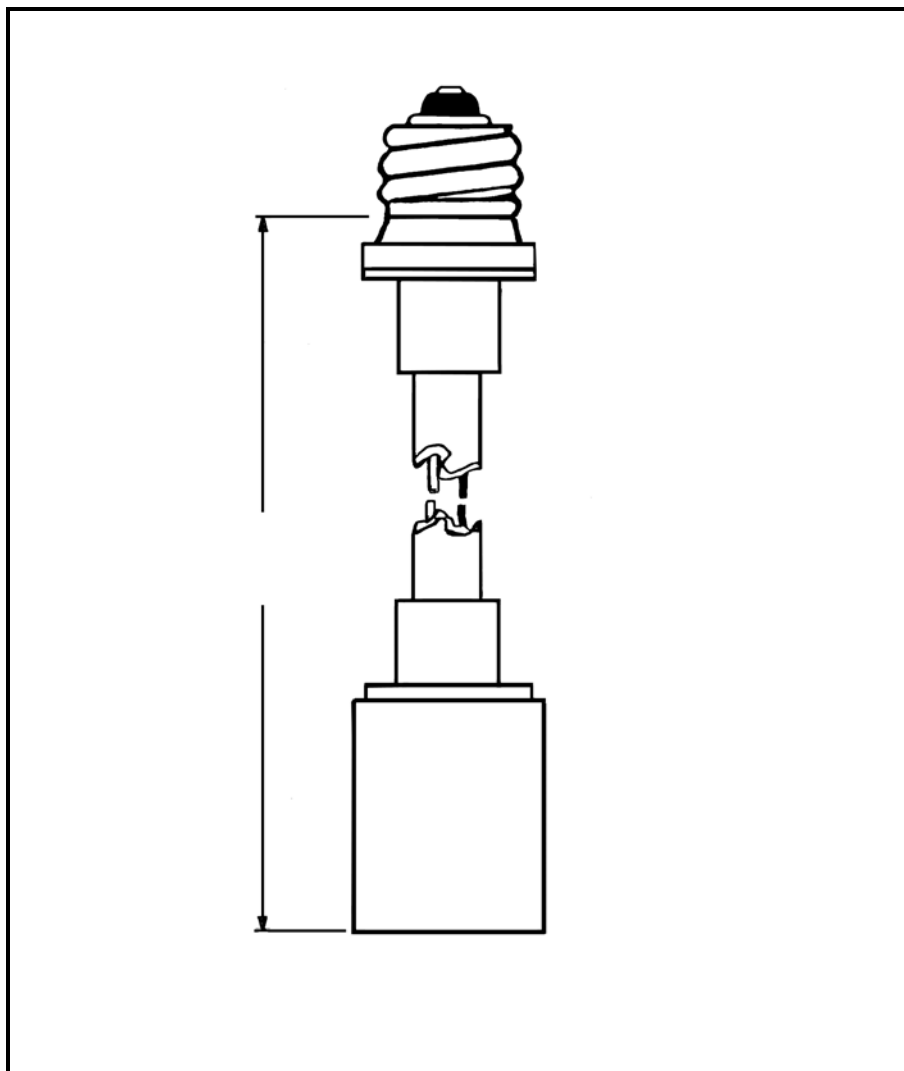

SWIVELIER

ADJUSTABLE LIGHTING

CUSTOM LENGTH NON-ADJUSTABLE 150 WATT SOCKET EXTENSION MEDIUM BASE TO MEDIUM BASE

Custom Length Socket Extender, Medium to Medium Base

Specify the Socket Extension Desired:

The socket extension is measured from the bottom of the existing socket to the bottom of the extender socket. Indicate the exact socket extension length needed between the two arrows above.

Special Catalog Number(to be assigned): _____

Socket Diameter: 1-1/2". **Price Quote:** _____

Lamps: Up to 150 Watt PAR-38 Halogen Reflector Lamps

Metal Parts: Natural Metal Finish

SOCKET EXTENDER RETROFIT LIGHT CONVERTER

Socket Extension easily screws into an existing medium base socket and allows you to extend lamp. Custom length option lets you specify the amount of extension desired.

The male screw in base features a built-in ratchet mechanism that prevents over tightening of lamp.

- High quality porcelain socket.
- Copper, nickel plated, female screwshell.
- Brass, male screwshell.
- Rated 660 W - 250 V.
- For use with up to 150 watt medium base halogen reflector lamp.

To Request Price Quote